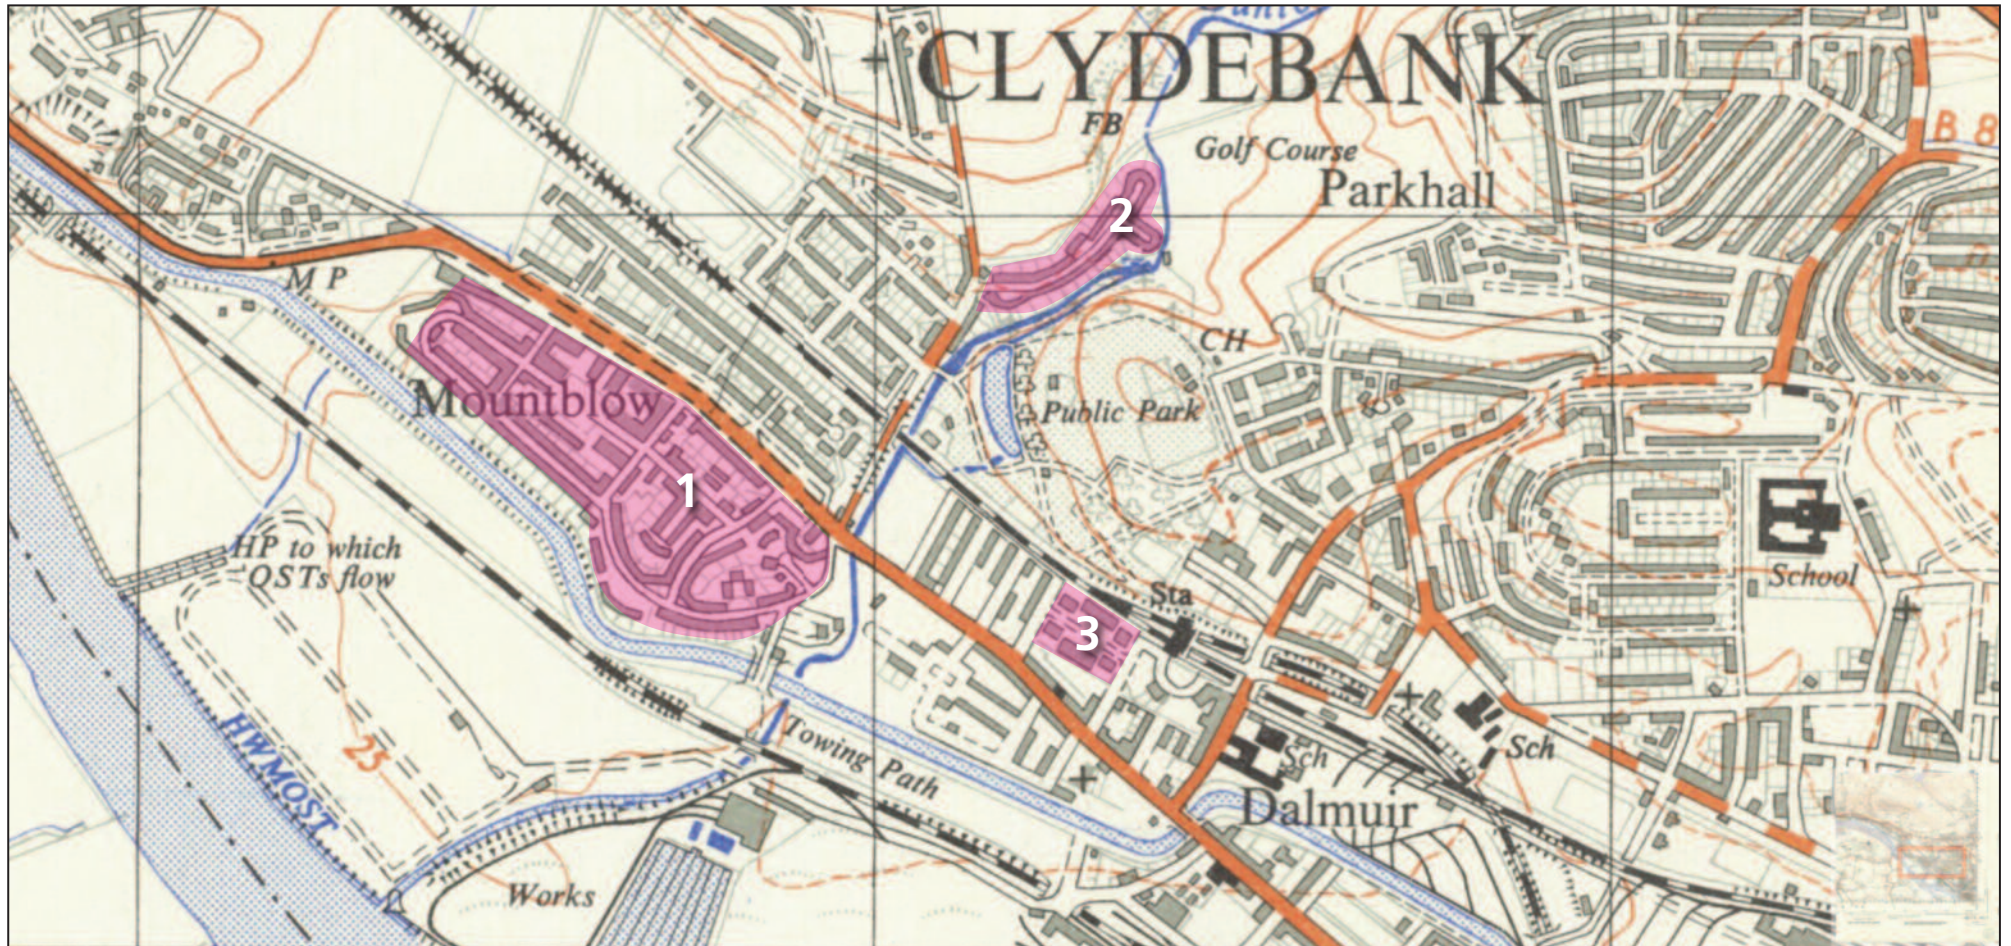

Prefabs at Dalmuir, Clydebank

Extract from OS Sheet NS47. 1: 25,000. Pub.1958

- 1. Dalmuir West
- 3. Littleholm
- 3. Dalmuir (Dunswin Avenue)

These prefabs were demolished in the early 1960s.